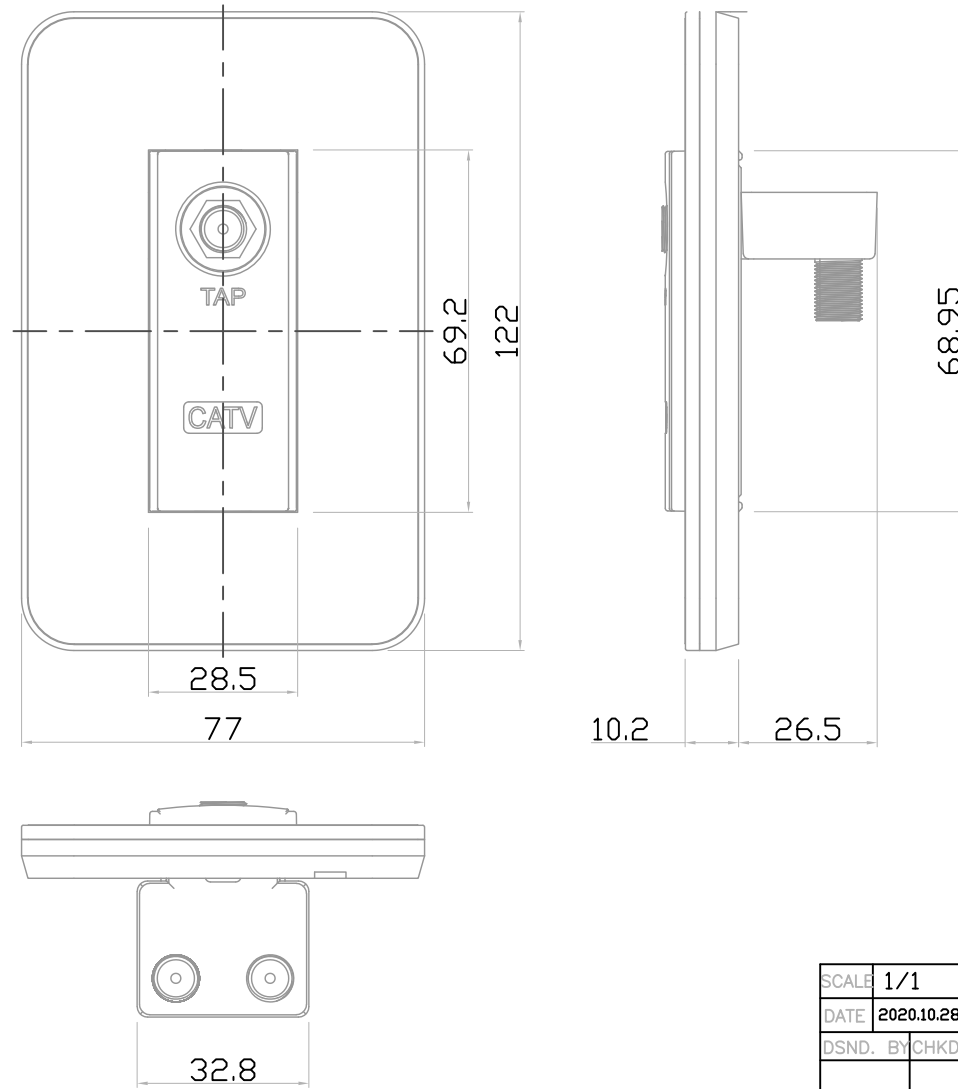

No	PART NO	DESCRIPTION	DIMENSION	MATERIAL	Q'TY	REMARK
1	외형도				1	

SCALE	1/1	PRO-	3 rd	TITLE	Pione CATV Unit 조립도
DATE	2020.10.28	UNIT	mm		
DSND. BY	CHKD. BY	APPD. BY		Rated(A.V)	
파나소닉신동아(주)				Part No.	