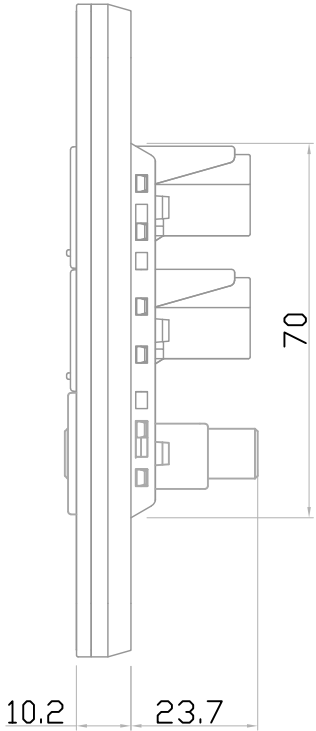

No	PART NO	DESCRIPTION	DIMENSION	MATERIAL	Q'TY	REMARK
1	외형도				1	

SCALE	1/1	PRO-	3 rd	TITLE	Pione 8P2구+CATV 조립도
DATE	2020.10.28	UNIT	mm		
DSND. BY	CHKD. BY	APPD. BY		Rated(A.V)	
파나소닉신동아(주)				Part No.	