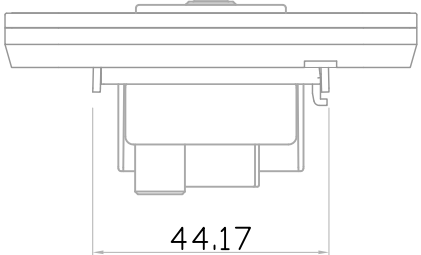

No	PART NO	DESCRIPTION	DIMENSION	MATERIAL	Q'TY	REMARK
1	외형도				1	

SCALE	1/1	PRO-	3 rd	TITLE	Pione 8P2구+CATV 조립도
DATE	2020.10.28	UNIT	mm		
DSND. BY	CHKD. BY	APPD. BY		Rated(A.V)	
파나소닉신동아(주)				Part No.	