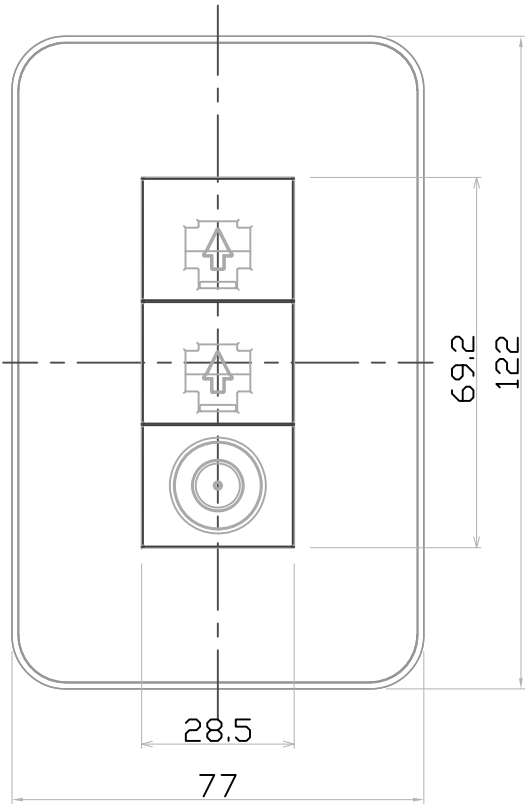

No	PART NO	DESCRIPTION	DIMENSION	MATERIAL	Q'TY	REMARK
1	외형도				1	

SCALE	1/1	PRO-	3 rd	TITLE	Pione 8P2구+CATV 조립도
DATE	2020.10.28	UNIT	mm		
DSND. BY	CHKD. BY	APPD. BY		Rated(A.V)	
파나소닉신동아(주)				Part No.	